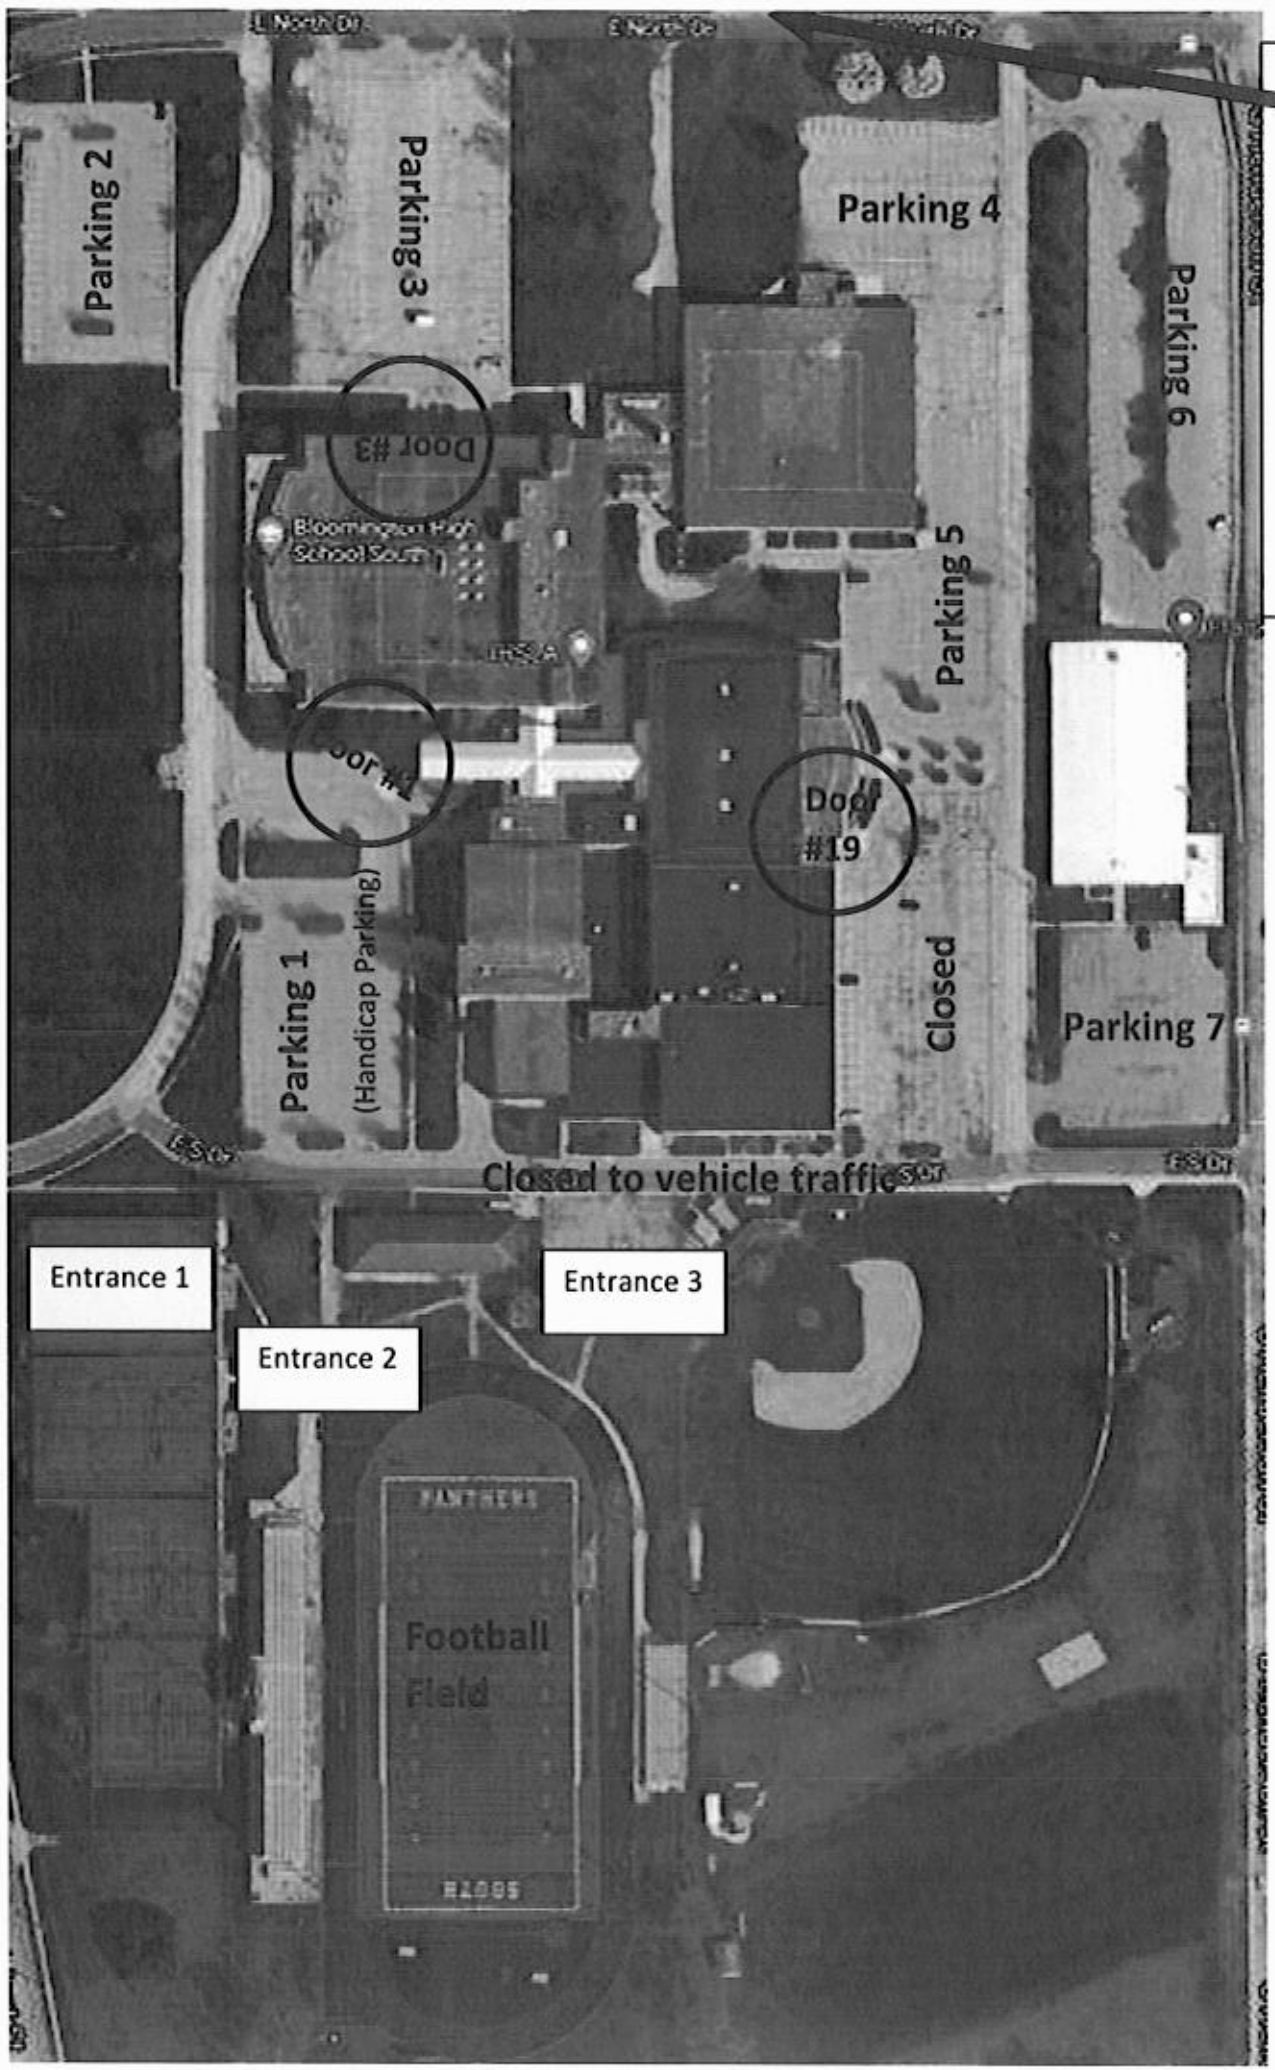

Graduate Parking in the Transportation Lot

Parking 2

Parking 3

Parking 4

Parking 6

Parking 5

Parking 1
(Handicap Parking)

Parking 7

Closed

Closed to vehicle traffic

Entrance 1

Entrance 3

Entrance 2

PANTHERS
Football Field
R2095

Door #3

Door #1

Door #19

Bloomington High School South

IRSA